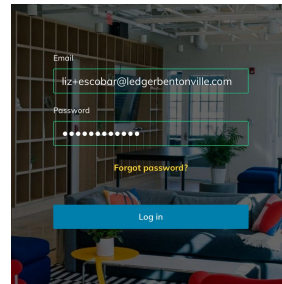

# Download App > Login > View Homescreen

1.

Download "Yardi Kube" from the App store or Google Play store. The icon is two yellow squares making a kube

2.

Login to the app

3.

View your home screen