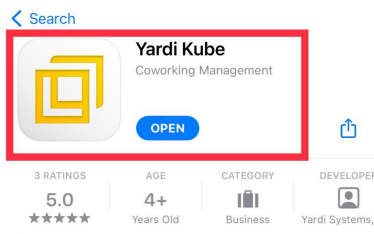

# Download App > Login > View Homescreen

1.

Download "Yardi Kube" from the App store or Google Play store. The icon is two yellow squares making a kube

2.

Login to the app

3.

View your home screen