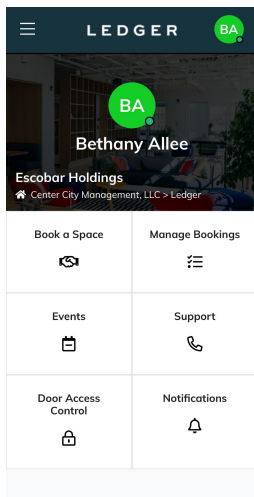

# Download App > Login > View Homescreen

1.

Download "Yardi Kube" from the App store or Google Play store. The icon is two yellow squares making a kube

2.

Login to the app

3.

View your home screen