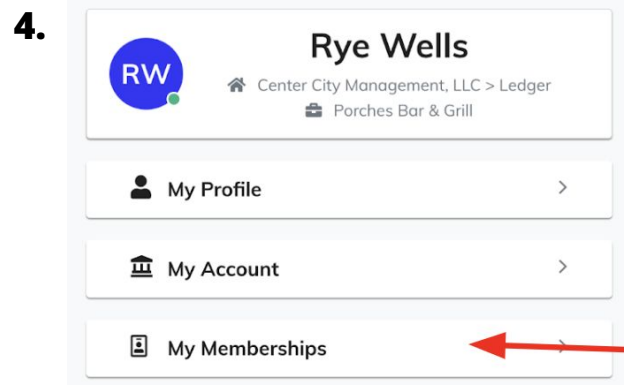

Log into the Member Portal > Menu > My Profile > My Memberships > Packages > Review Memberships

Login to member portal

Click menu button. Upper left corner

Select "My Profile"

Select "My Memberships"

Select "Packages"