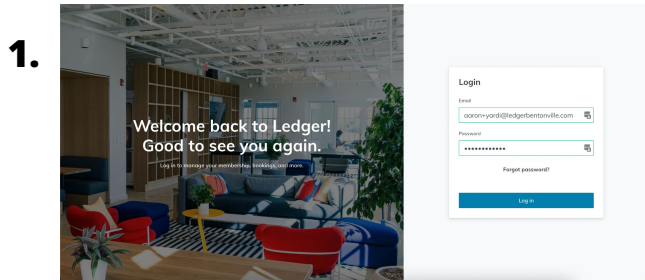

Log into the Member Portal > Menu > My Profile > My Memberships > Packages > Review Memberships

Login to member portal

Click menu button. Upper left corner

Select "My Profile"

Select "My Memberships"

Select "Packages"