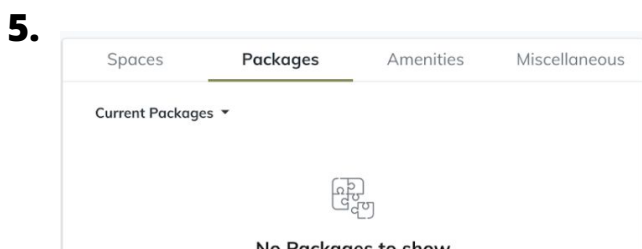

Log into the Member Portal > Menu > My Profile > My Memberships > Packages > Review Memberships

Login to member portal

Click menu button. Upper left corner

Select "My Profile"

Select "My Memberships"

Select "Packages"