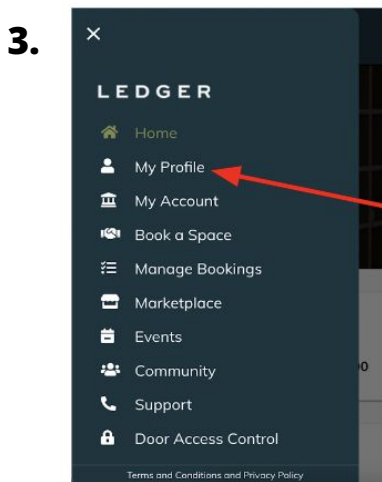

Log into the Member Portal > Menu > My Profile > My Memberships > Packages > Review Memberships

Login to member portal

Click menu button. Upper left corner

Select "My Profile"

Select "My Memberships"

Select "Packages"