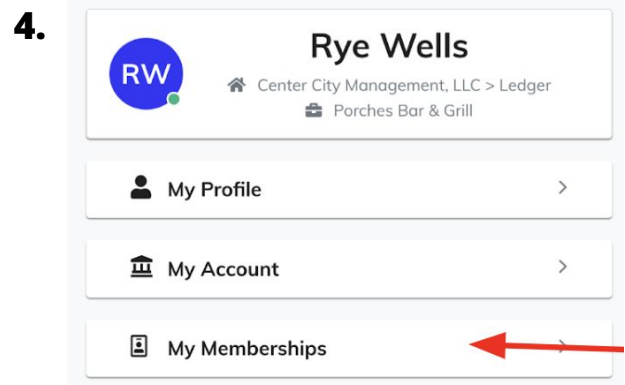

Log into the Member Portal > Menu > My Profile > My Memberships > Space > Review Space

Login to member portal

Click menu button. Upper left corner

Select "My Profile"

Select "My Memberships"

Select "Space"

Log into the Member Portal > Menu > My Profile > My Memberships > View Spaces, Packages (memberships), and amenities (credits, parking, etc.)

Login
 Email
 Password
 Forgot password?
 Login

-Login to member port:

Rye Wells
 Center City Management, LLC > Ledger
 Porches Bar & Grill

- My Profile >
- My Account >
- My Memberships** ←

-Select my memberships-

-Click menu button. Upper left corner-

-Review space, packages (memberships), and amenities (credits, parking, etc.)-