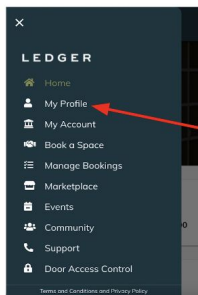

Log into the Member Portal > Menu > My Profile > My Memberships > View Spaces, Packages (memberships), and amenities (credits, parking, etc.)

Login
 Email
 Password
 Forgot password?
 Login

-Login to member port:

Rye Wells
 Center City Management, LLC > Ledger
 Porches Bar & Grill

- My Profile >
- My Account >
- My Memberships** ←

-Select my memberships-

-Click menu button. Upper left corner-

-Review space, packages (memberships), and amenities (credits, parking, etc.)-