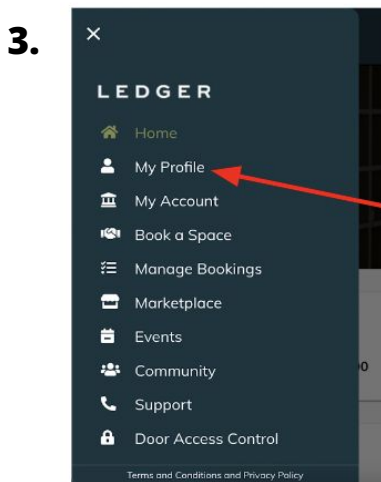

Log into the Member Portal > Menu > My Profile > My Memberships > Space > Review Space

Login to member portal

Click menu button. Upper left corner

Select "My Profile"

Select "My Memberships"

Select "Space"

Log into the Member Portal > Menu > My Profile > My Memberships > View Spaces, Packages (memberships), and amenities (credits, parking, etc.)

Login
 Email
 Password
 Forgot password?
 Login

-Login to member port:

Rye Wells
 Center City Management, LLC > Ledger
 Porches Bar & Grill

- My Profile >
- My Account >
- My Memberships** ←

-Select my memberships-

-Click menu button. Upper left corner-

-Review space, packages (memberships), and amenities (credits, parking, etc.)-