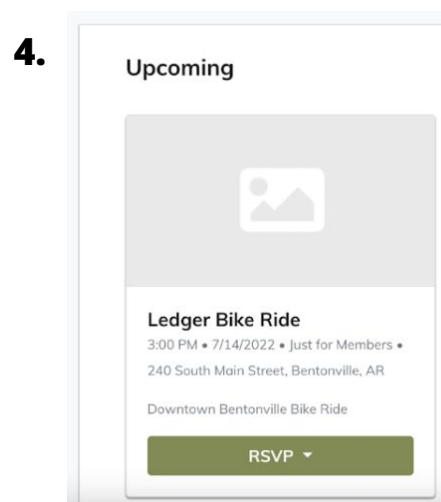

Log into the Member Portal > Menu > Events > View Upcoming > RSVP

Login to member portal

Click menu button. Upper left corner

Select "Events"

View upcoming programming and events

RSVP