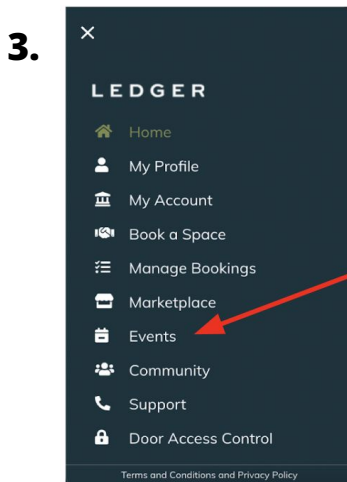

Log into the Member Portal > Menu > Events > View Upcoming > RSVP

Login to member portal

Click menu button. Upper left corner

Select "Events"

View upcoming programming and events

RSVP