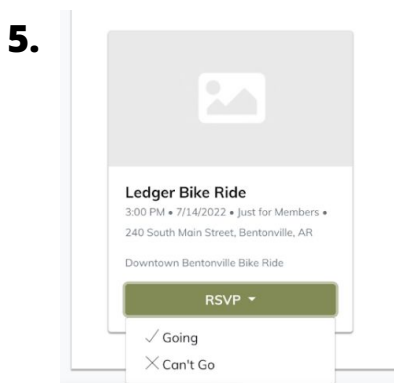

Log into the Member Portal > Menu > Events > View Upcoming > RSVP

Login to member portal

Click menu button. Upper left corner

Select "Events"

View upcoming programming and events

RSVP