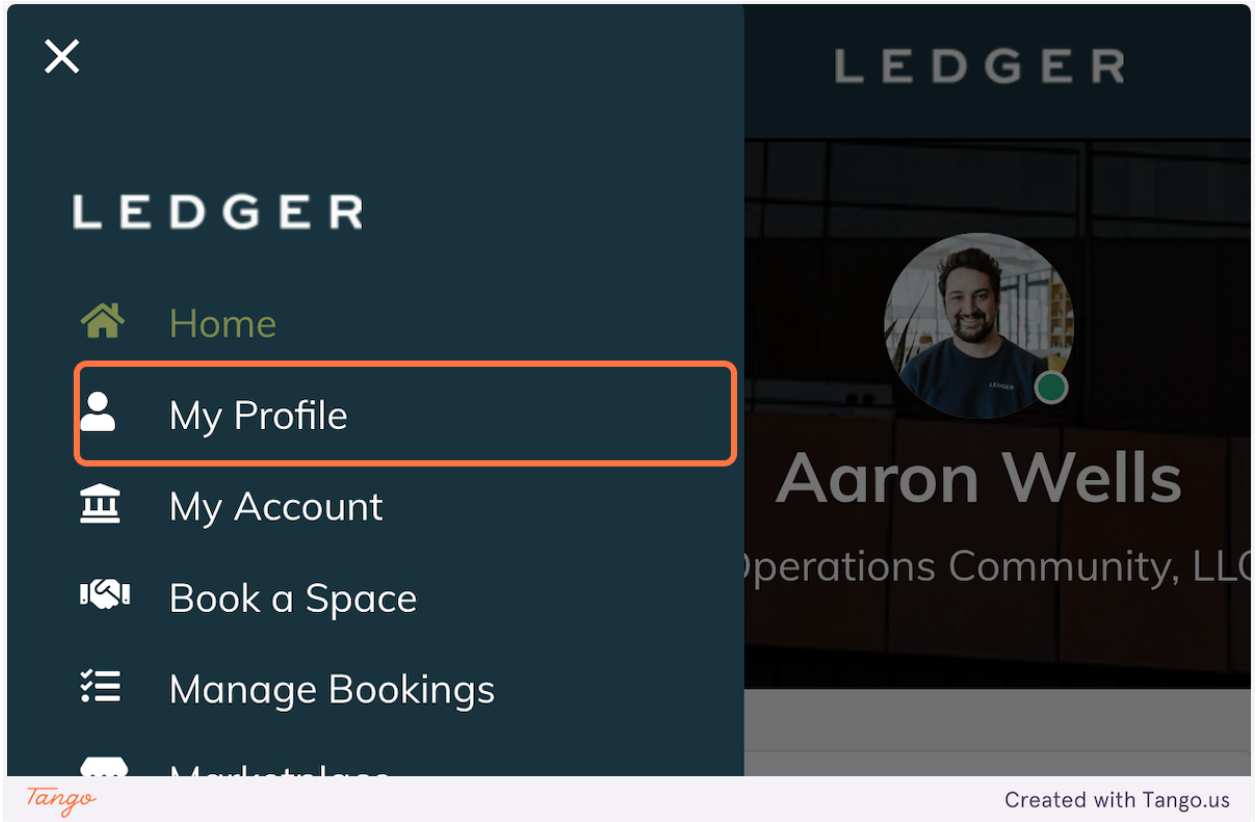

How to Access Credits in My Company Profile

Member Portal

Go to <https://102222cente.yardikube.com/member/content/login#/appaccess/login>

1. Click on Log in

2. Click on open navigation

3. Click on My Profile