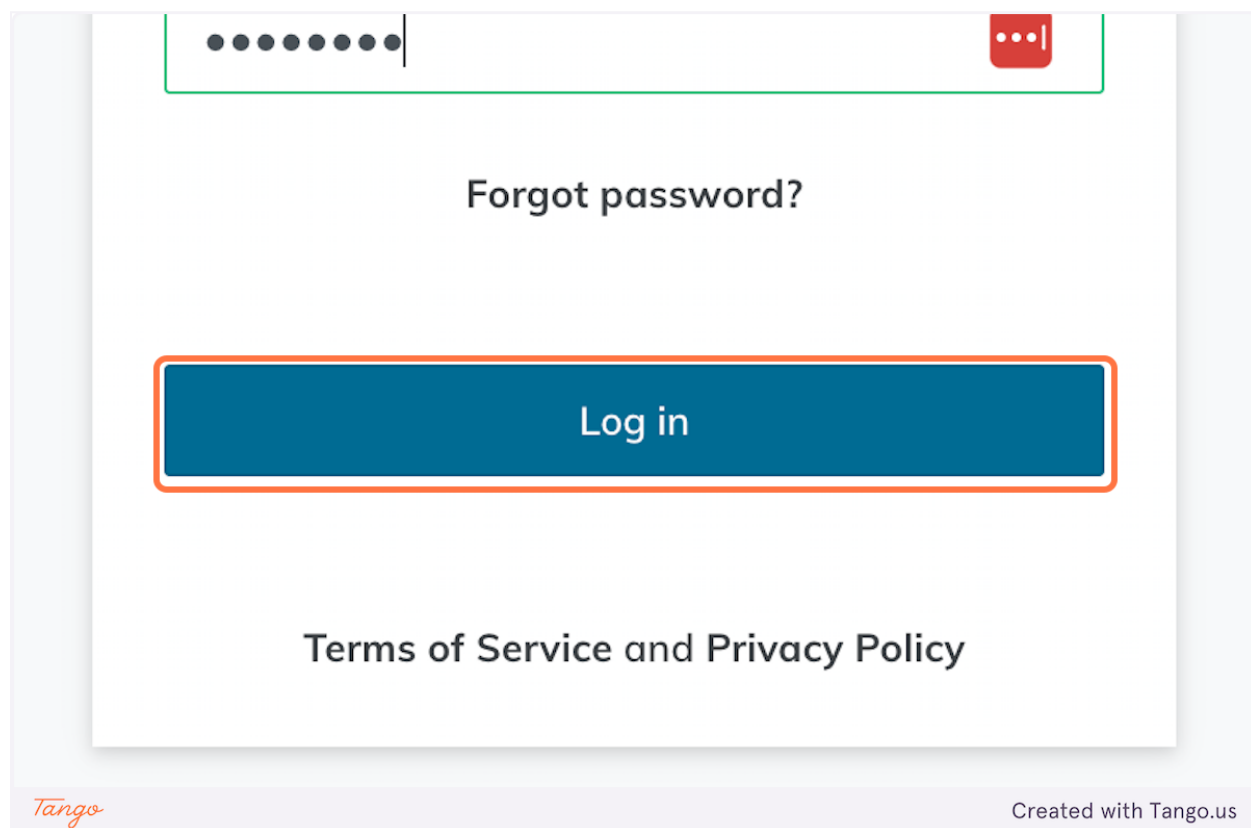

How to Access Credits in My Company Profile

Member Portal

Go to <https://102222cente.yardikube.com/member/content/login#/appaccess/login>

1. Click on Log in

2. Click on open navigation

3. Click on My Profile