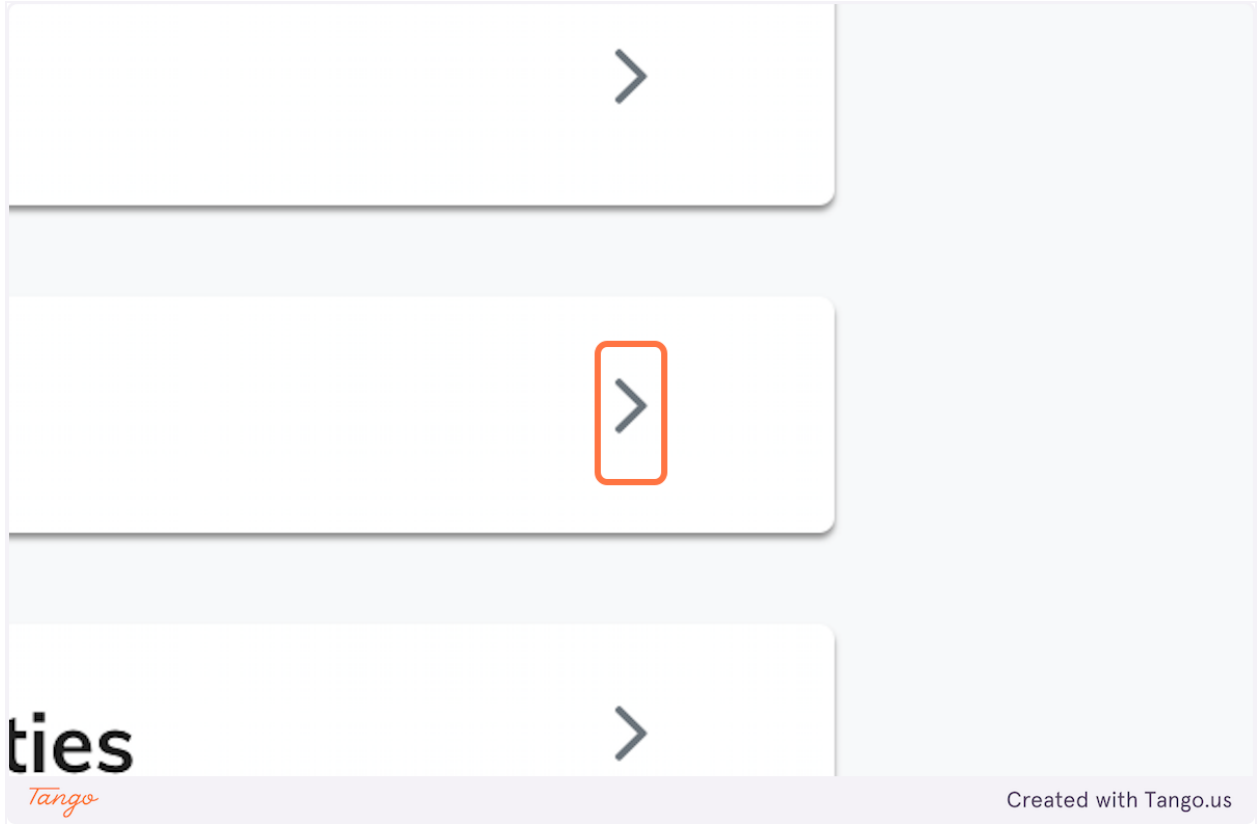

5. Click on Credits